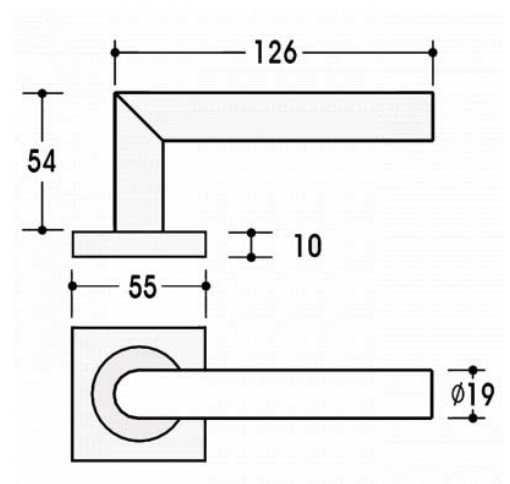

NOTES

Product code identifies SSS finish

FINISHES

Satin Rose Gold (SRG)

Satin Graphite (SGR)

Satin Black (SBL)

Satin Antique Bronze (SABZ)

Satin Antique Brass (SAB)

Satin Stainless Steel (SSS)

Polished Stainless Steel (PSS)

CERTIFICATIONS